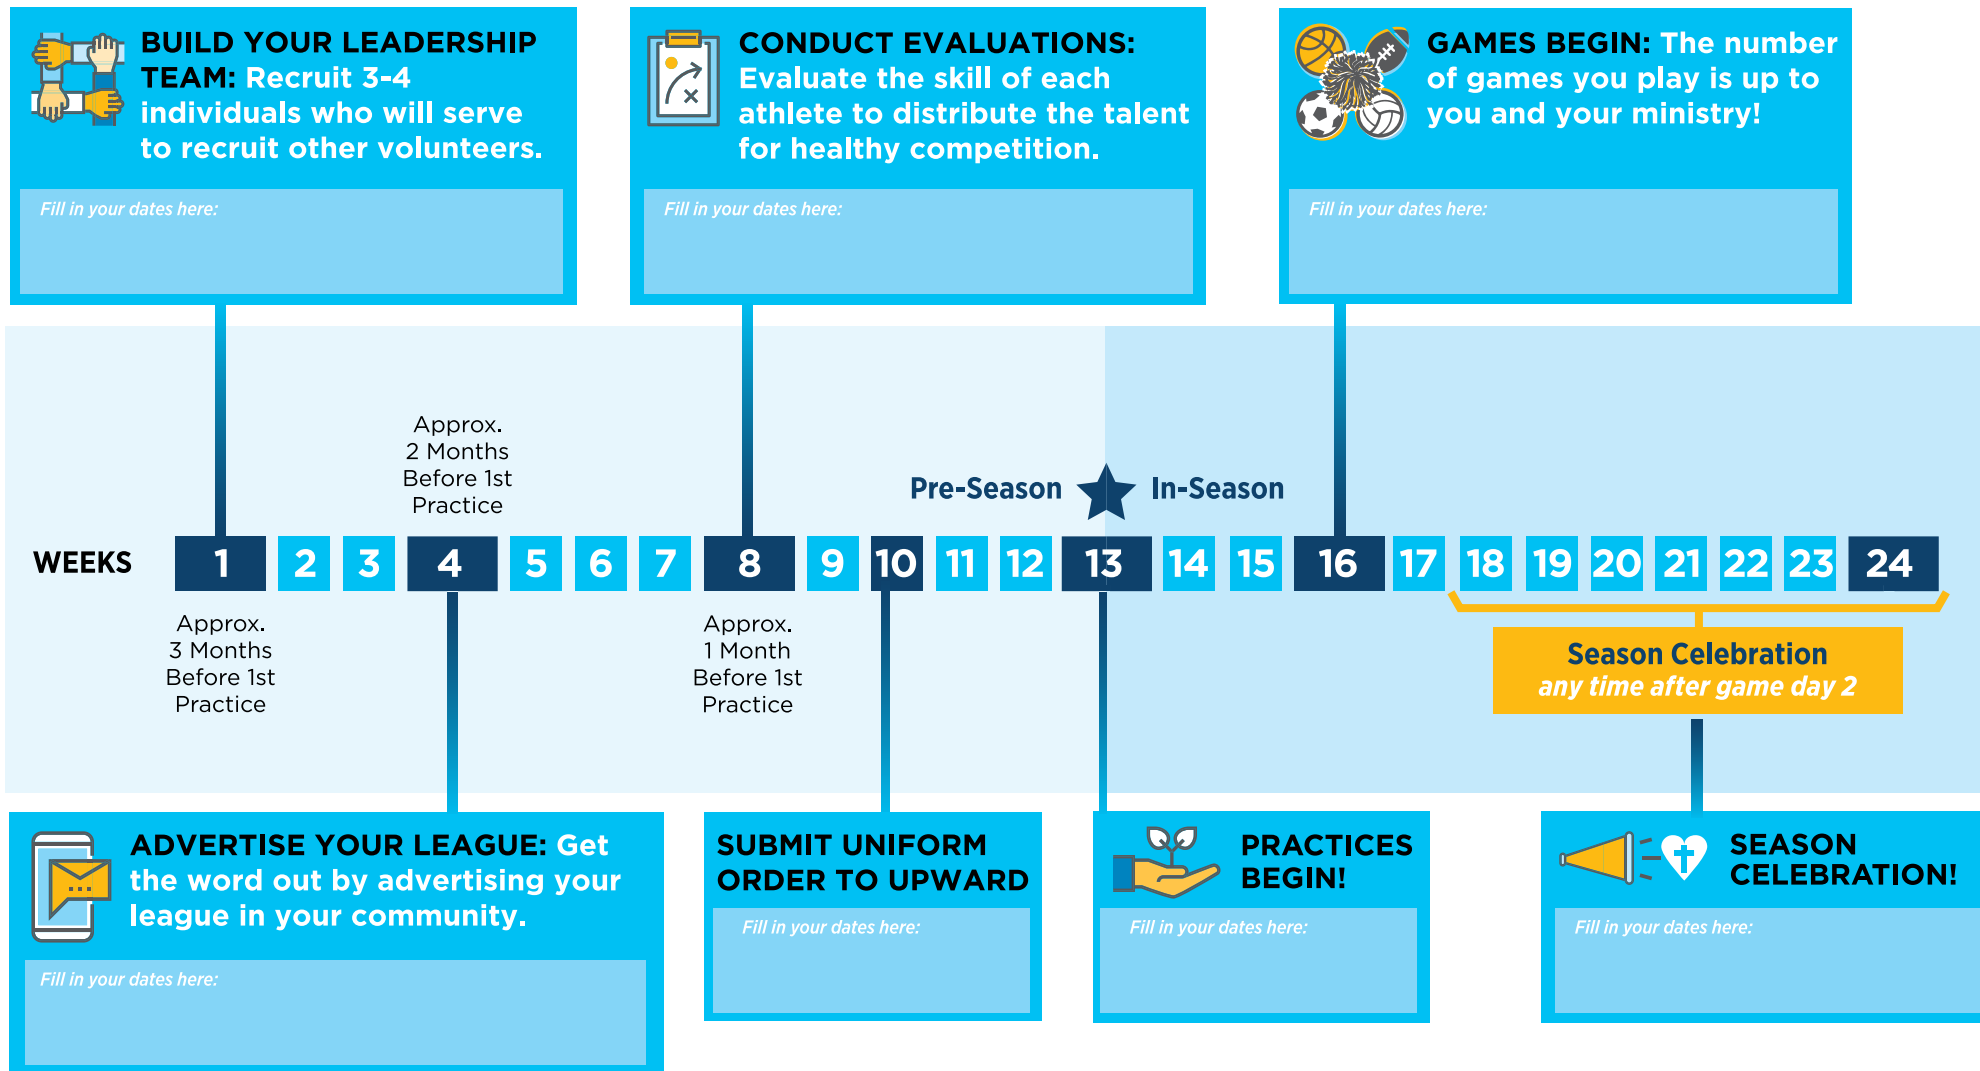

# LEAGUE TIMELINE

Creating your league timeline is important! Consider other ministries in your church, community activities, and holidays when planning. From start to finish of your league, Upward Sports will help you deliver the best sports experience possible!

Our desire is to come alongside of your church to reach your community! Each church is unique, and we understand that! Schedule a call and we will help create your timeline and customize your sports ministry experience!